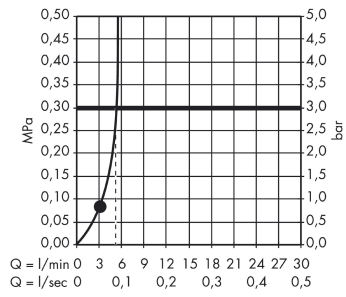

Crometta 85
Crometta 85 Green hand shower
 Surfaces: **chrome** Article Number: **28561000**

Description

product features

- shower head size: 85 mm
- spray type: Normal spray
- maximum flow rate (at 0.3 MPa): 5.7 l/min
- with internal water conduction
- rinseable dirt filter
- connection thread G ½
- connection dimension: DN15
- SVGW 0808-5388
- DVGW NW-6517BT0633
- P-IX 18737/IZ
- WELL ZD10544-20130704
- ACS 15 ACC NY 210, valide jusqu'au 31.08.2020
- Kiwa UK 1001708
- WRAS 1605308
- Kiwa K6053_Showers

Technology

Design awards

Certificates

Product image

Scale drawing

Crometta 85

Crometta 85 Green hand shower

Surfaces: **chrome** Article Number: **28561000**

Flowchart

The consumption was measured in combination with the appropriate fittings (thermostat/mixer/in-wall valve) to reflect actual application in practice.

Crometta 85
Crometta 85 Green hand shower
Surfaces: **chrome** Article Number: **28561000**