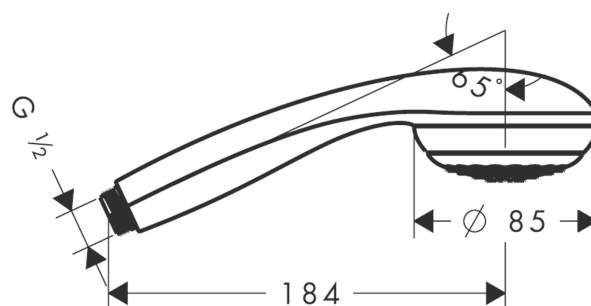

Crometta 85
Crometta 85 Green hand shower
 Surfaces: **chrome** Article Number: **28561000**

Description

product features

- shower head size: 85 mm
- spray type: Normal spray
- maximum flow rate (at 0.3 MPa): 5.7 l/min
- with internal water conduction
- rinseable dirt filter
- connection thread G ½
- connection dimension: DN15
- SVGW 0808-5388
- DVGW NW-6517BT0633
- P-IX 18737/IZ
- WELL ZD10544-20130704
- ACS 15 ACC NY 210, valide jusqu'au 31.08.2020
- Kiwa UK 1001708
- WRAS 1605308
- Kiwa K6053_Showers

Technology

Design awards

Certificates

Product image

Scale drawing

Crometta 85

Crometta 85 Green hand shower

Surfaces: **chrome** Article Number: **28561000**

Flowchart

The consumption was measured in combination with the appropriate fittings (thermostat/mixer/in-wall valve) to reflect actual application in practice.

Crometta 85
Crometta 85 Green hand shower
Surfaces: **chrome** Article Number: **28561000**

Exploded Drawing

Year of production: >02/08

Crometta 85
Crometta 85 Green hand shower
Surfaces: **chrome** Article Number: **28561000**

Spare part list

Year of production: >02/08

Pos.	Description	Article Number	PC	PU
1	filter packing	94246000	-	1