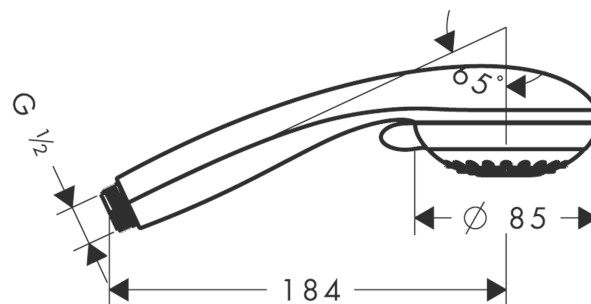

Scale drawing