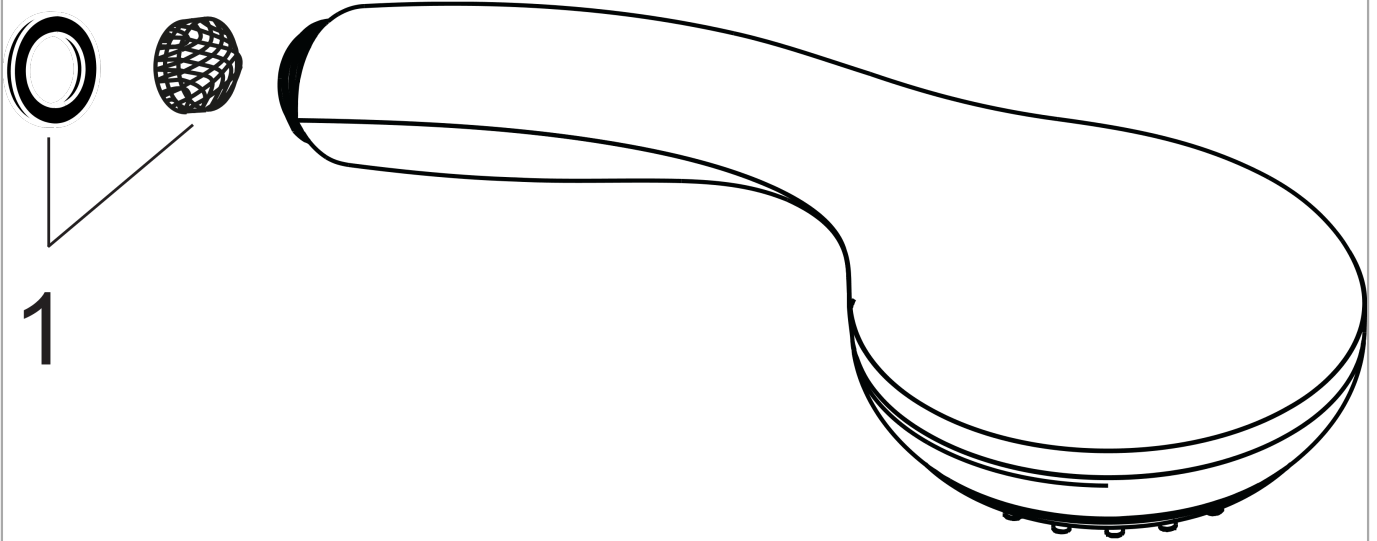

Crometta 85

Crometta 85 Variojet hand shower

Surfaces: **chrome** Article Number: **28562000**

Exploded Drawing

Year of production: >02/08