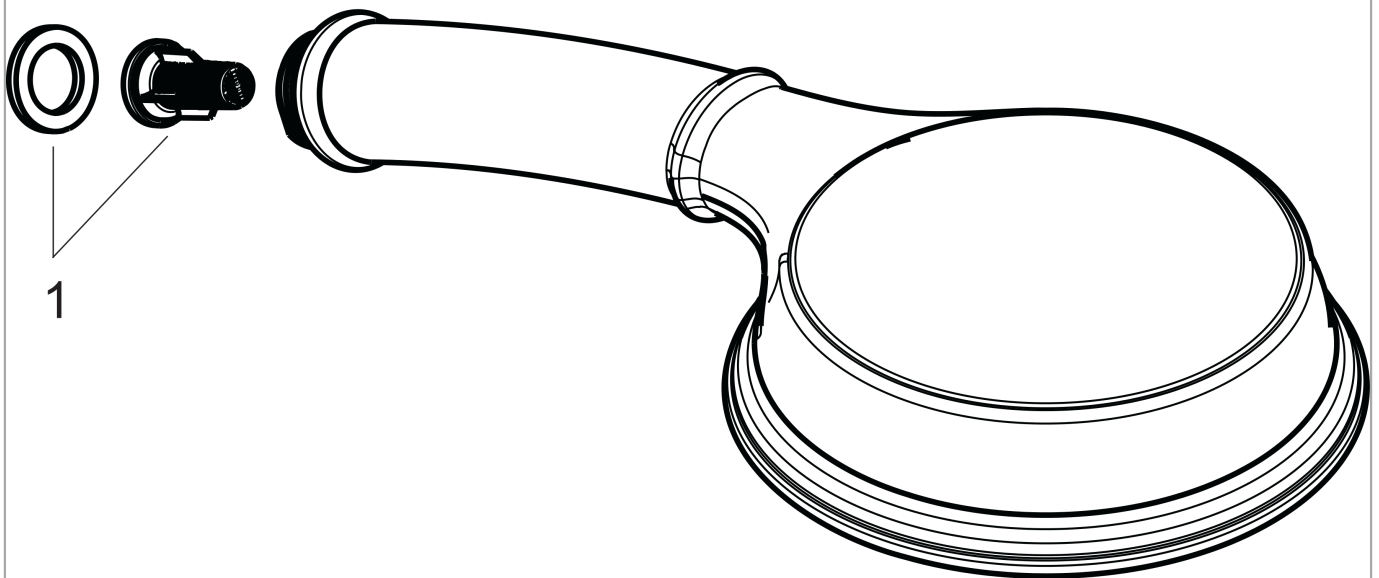

Croma 100
Croma 100 Classic Multi hand shower
Surfaces: **chrome** Article Number: **28539000**

Exploded Drawing

Year of production: >04/08