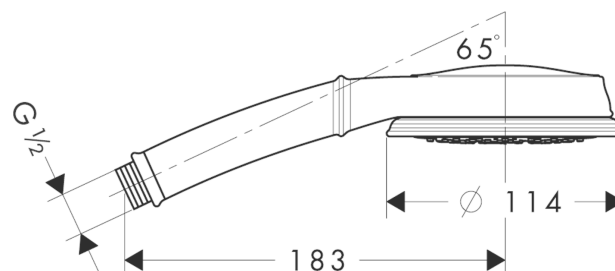

Scale drawing