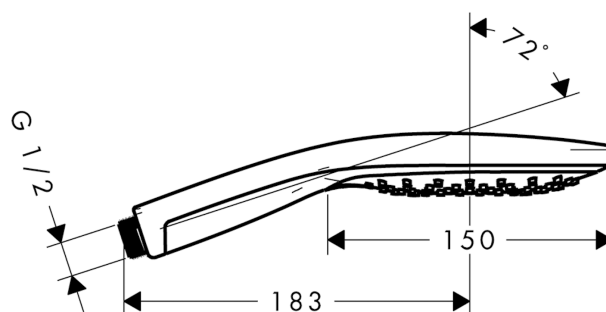

Scale drawing