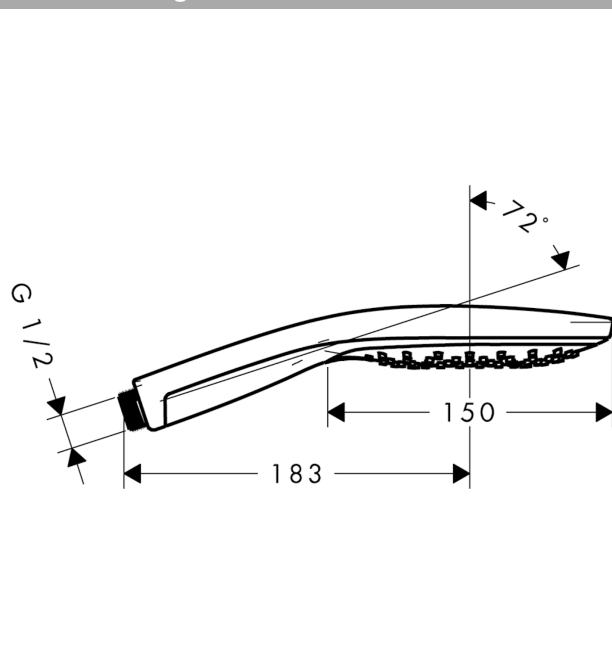

#### product features

- hand shower with 2-shell construction
- shower head size: 150 mm
- convenient diversion via Select button
- spray type: RainAir, CaresseAir, Mix
- maximum flow rate (at 0.3 MPa): 9 l/min
- with internal water conduction
- rinseable dirt filter
- connection thread G ½
- connection dimension: DN15
- suitable for continuous flow water heaters
- SVGW 1112-5969
- P-IX 6990/IZ
- ACS 12 ACC NY 124, valide jusqu'au 06.04.2017
- WRAS 1112317
- Kiwa K6053\_Showers

### Product image

### Scale drawing