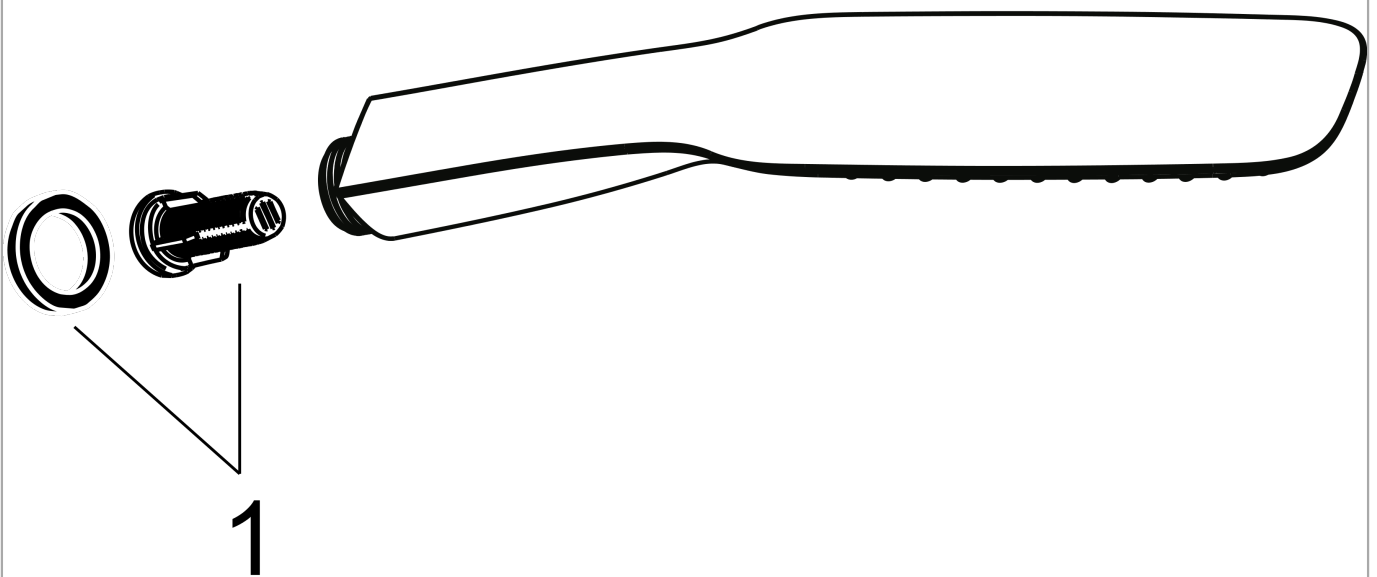

PuraVida

PuraVida 120 Air 1jet baton hand shower

Surfaces: **chrome** Article Number: **28558000**

Exploded Drawing

Year of production: >07/09