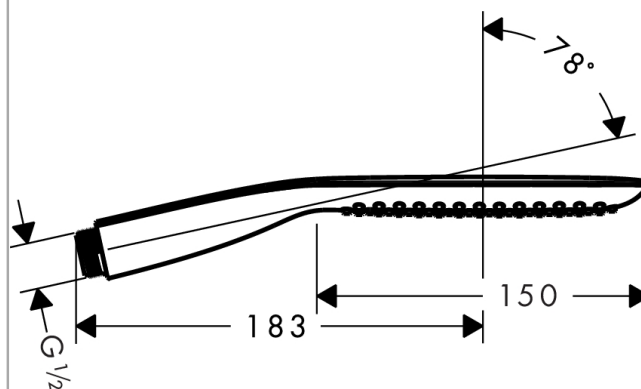

Scale drawing