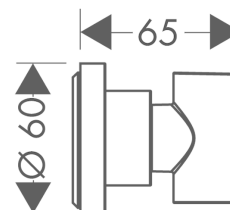

Axor Citterio Shower holder

Surfaces: **chrome** Article Number: **39525000**

Description

product features

- fixed holding position
- for hoses with conical nut
- metal

Optional Accessoires

- Isiflex shower hose 1.25 m (#28272XXX)

Product image

Scale drawing

Axor Citterio
Shower holder
Surfaces: **chrome**

Article Number: **39525000**

Exploded Drawing

Year of production: >07/05

**Axor Citterio
Shower holder**

Surfaces: **chrome** Article Number: **39525000**

Spare part list

Year of production: >07/05

Pos.	Description	Article Number	PC	PU
1	mounting set	40916000	-	1
2	escutcheon	97716000	-	1
3	seal	97530000	-	1
4	shower holder, assy	97705000	-	1