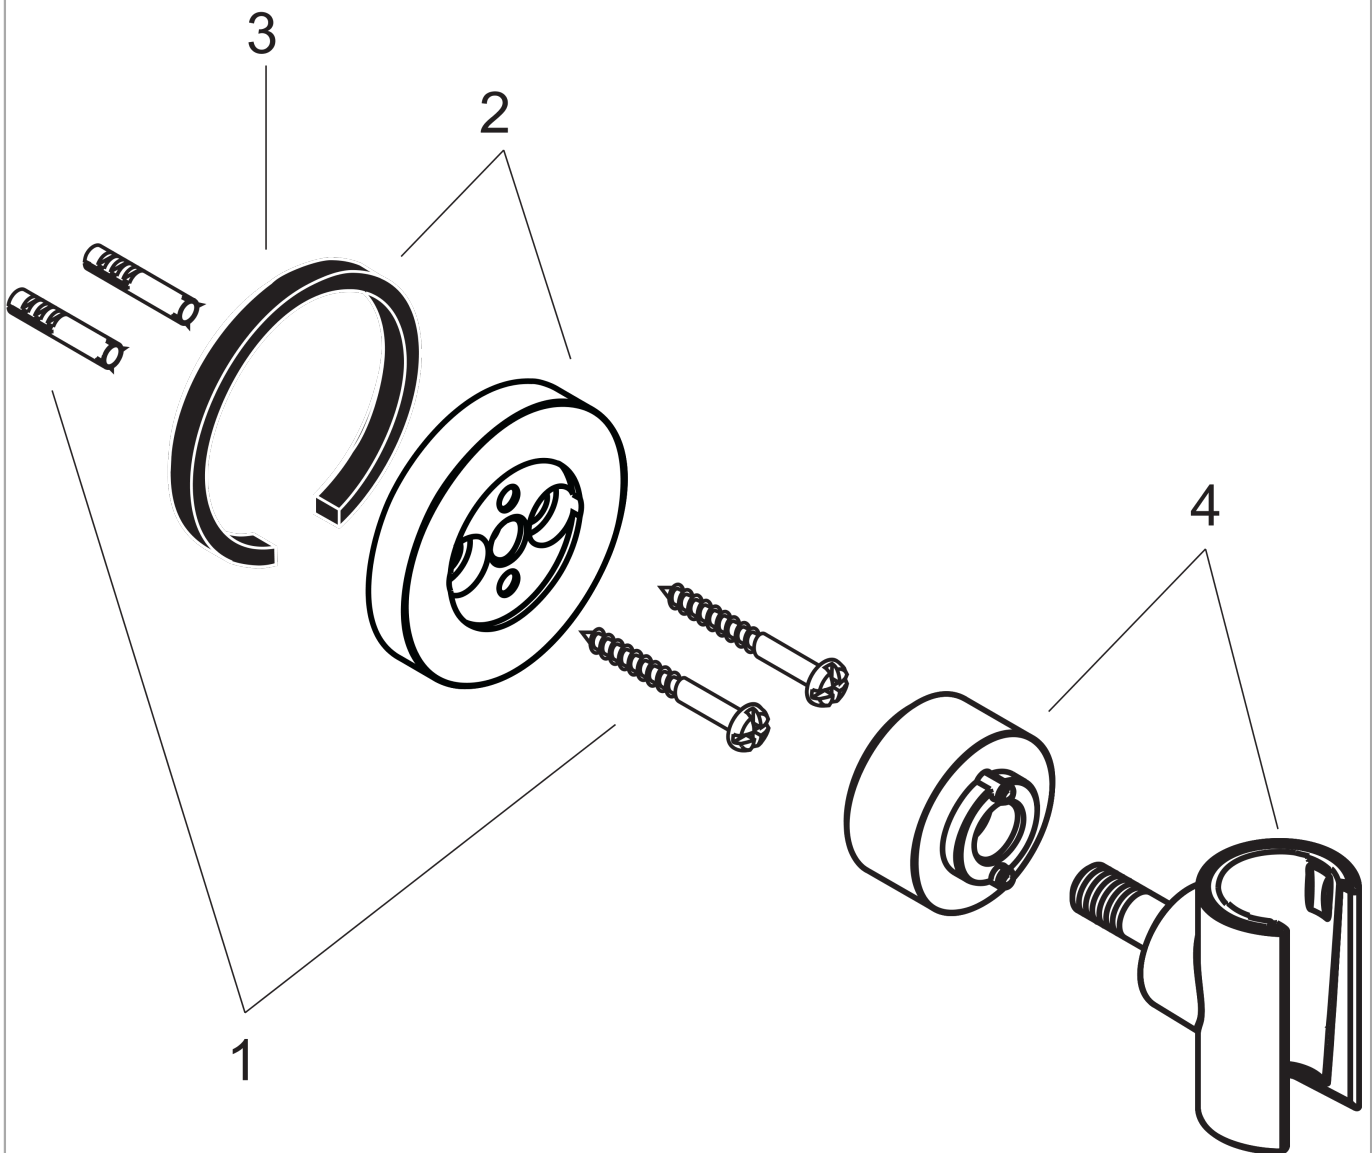

Axor Citterio Shower holder

Surfaces: **chrome** Article Number: **39525000**

Description

product features

- fixed holding position
- for hoses with conical nut
- metal

Optional Accessoires

- Isiflex shower hose 1.25 m (#28272XXX)

Product image

Scale drawing

Axor Citterio
Shower holder
Surfaces: **chrome**

Article Number: **39525000**

Exploded Drawing

Year of production: >07/05

**Axor Citterio
Shower holder**

Surfaces: **chrome** Article Number: **39525000**

Spare part list

Year of production: >07/05

Pos.	Description	Article Number	PC	PU
1	mounting set	40916000	-	1
2	escutcheon	97716000	-	1
3	seal	97530000	-	1
4	shower holder, assy	97705000	-	1