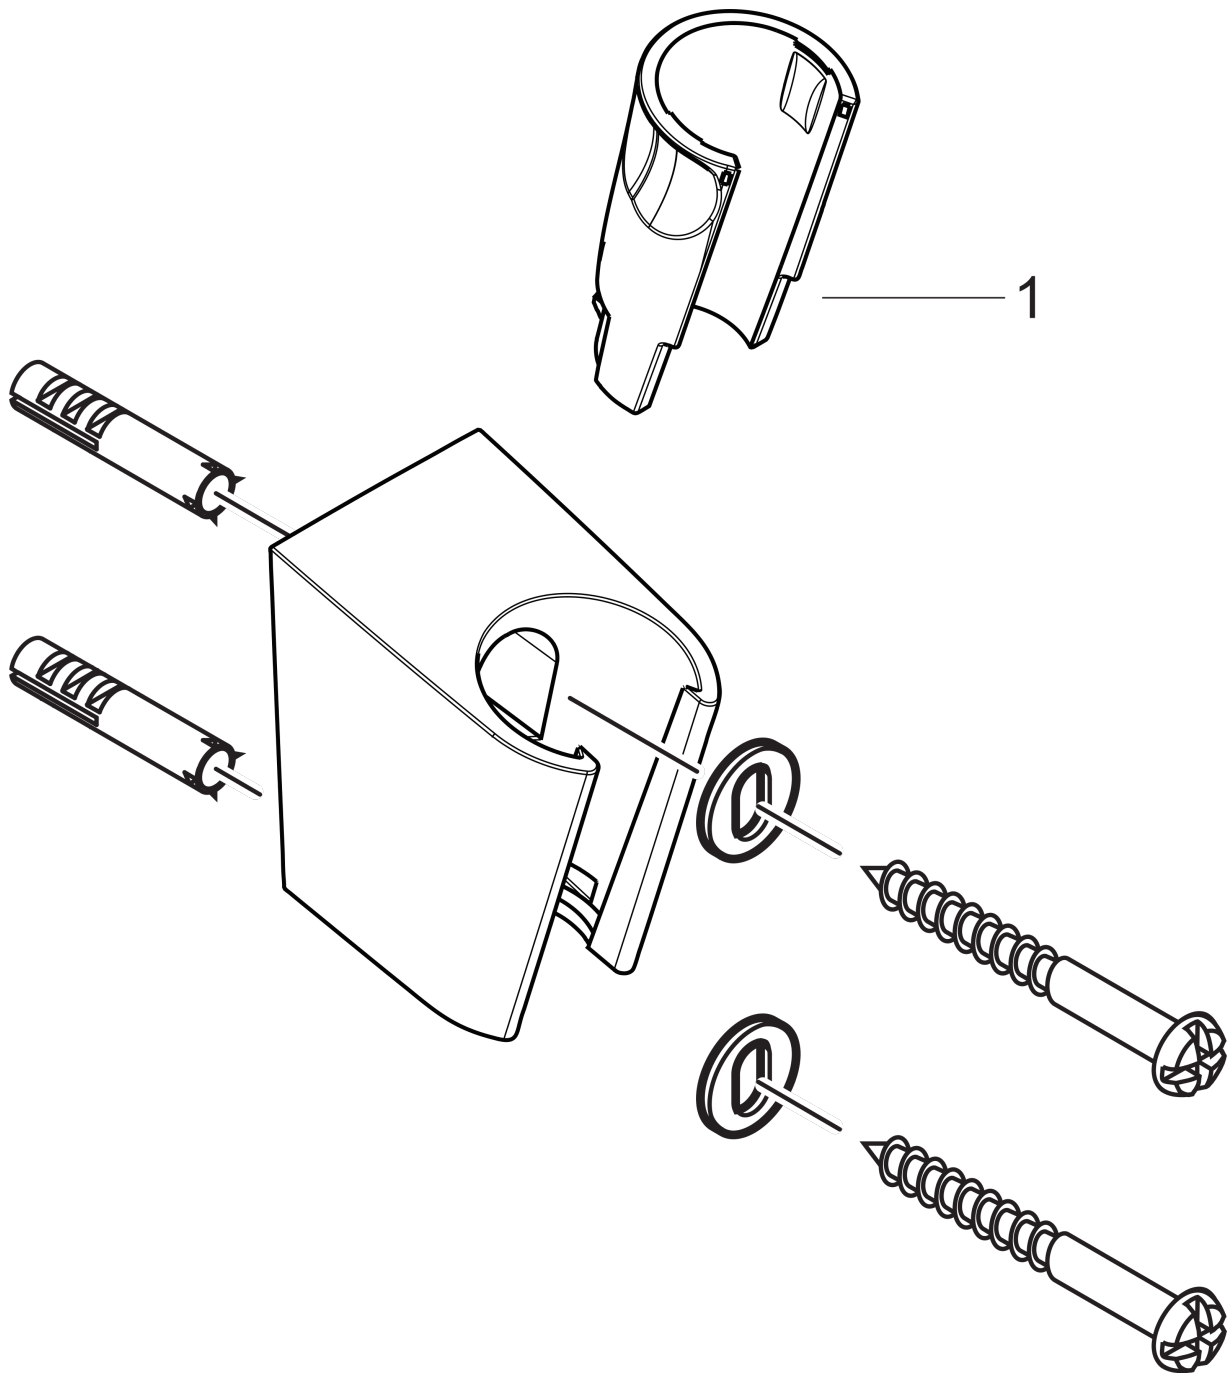

Porter'S shower holder

Surfaces: **chrome** Article Number: **28331000**

Description

product features

- fixed holding position
- for all Hansgrohe hand showers except Axor Starck hand shower
- for hoses with conical nut

Product image

Scale drawing

Porter'S shower holder

Surfaces: **chrome** Article Number: **28331000**

Exploded Drawing

Year of production: >06/05

Porter'S shower holderSurfaces: **chrome** Article Number: **28331000****Spare part list**