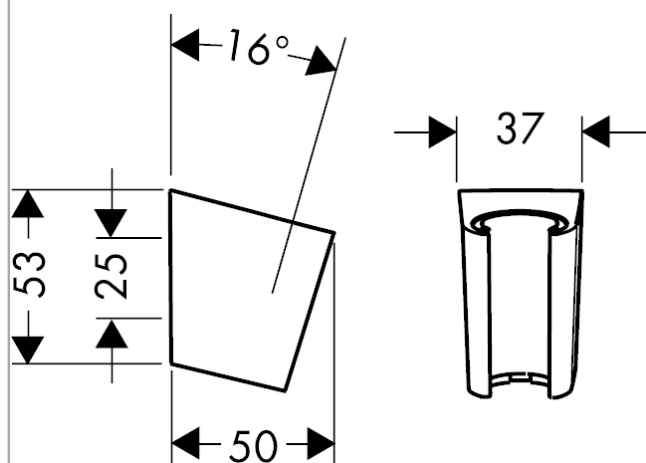

Porter'S shower holder

Surfaces: **chrome** Article Number: **28331000**

Description

product features

- fixed holding position
- for all Hansgrohe hand showers except Axor Starck hand shower
- for hoses with conical nut

Product image

Scale drawing

Porter'S shower holder

Surfaces: **chrome** Article Number: **28331000**

Exploded Drawing

Year of production: >06/05

Porter'S shower holderSurfaces: **chrome** Article Number: **28331000****Spare part list**

Year of production: >06/05

Pos.	Description	Article Number	PC	PU
1	guide	98918000	-	1