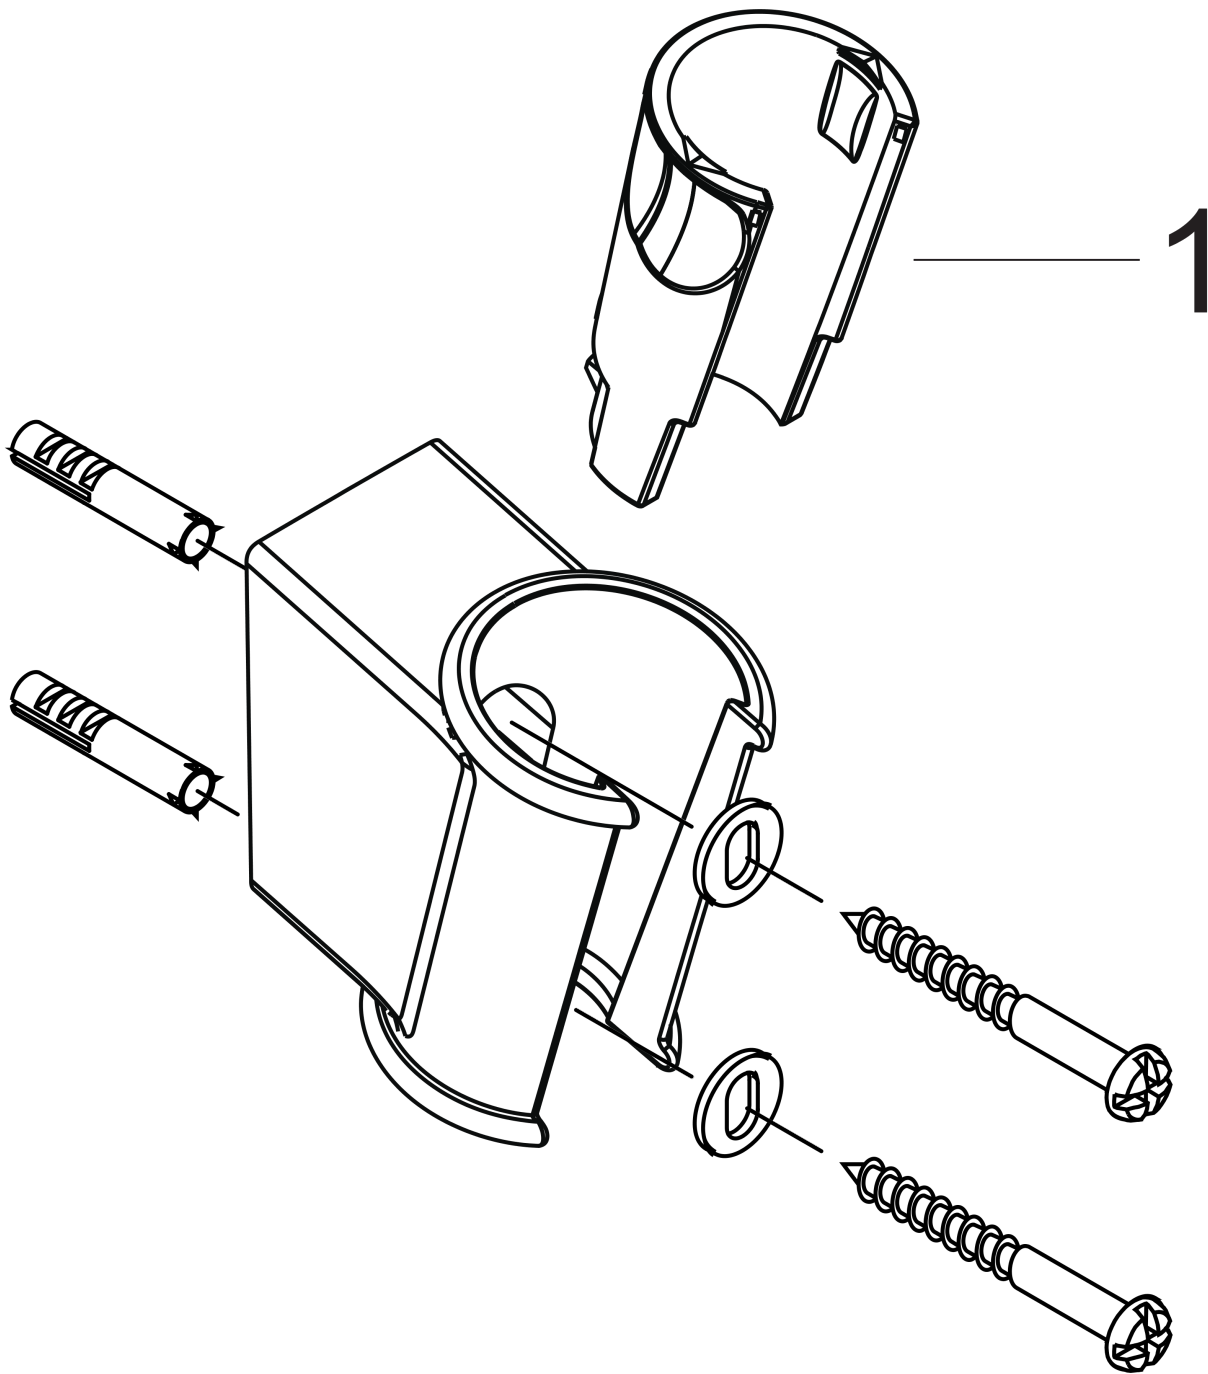

Porter'Classic shower holder

Surfaces: **chrome** Article Number: **28324000**

Description

product features

- fixed holding position
- for hoses with conical nut

Product image

Scale drawing

Porter'Classic shower holder

Surfaces: **chrome** Article Number: **28324000**

Exploded Drawing

Year of production: >04/08

Porter'Classic shower holder

Surfaces: **chrome** Article Number: **28324000**

Spare part list

Year of production: >04/08

Pos.	Description	Article Number	PC	PU
1	guide	98918000	-	1