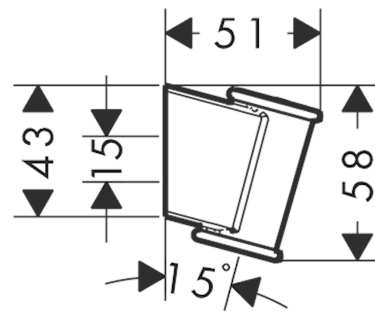

Porter'Classic shower holder

Surfaces: **chrome** Article Number: **28324000**

Description

product features

- fixed holding position
- for hoses with conical nut

Product image

Scale drawing

Porter'Classic shower holder

Surfaces: **chrome** Article Number: **28324000**

Exploded Drawing

Year of production: >04/08

Porter'Classic shower holder

Surfaces: **chrome** Article Number: **28324000**

Spare part list

Year of production: >04/08