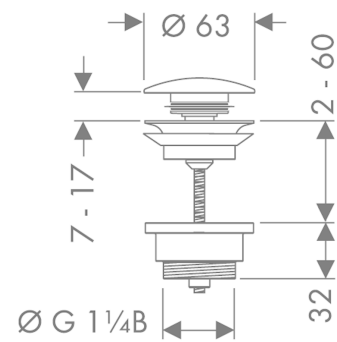

Push-open waste set for basin and bidet mixers

Surfaces: **chrome** Article Number: **50100000**

Description

product features

- operation with pressure plug
- for basins with overflow hole
- brass
- drain plug material brass
- connection dimension G 1¼

Certificates

Product image

Scale drawing

Push-open waste set for basin and bidet mixers

Surfaces: **chrome** Article Number: **50100000**

Exploded Drawing

Year of production: >01/07

Push-open waste set for basin and bidet mixers

Surfaces: **chrome** Article Number: **50100000**

Spare part list

Year of production: >01/07

Pos.	Description	Article Number	PC	PU
1	plug	97204000	-	1
2	seal	97205000	-	1
3	screw	98000000	-	1