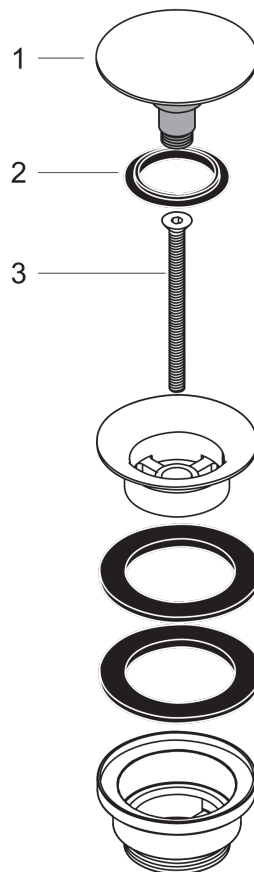

Push-open waste set for basin and bidet mixers

Surfaces: **chrome** Article Number: **50100000**

Description

product features

- operation with pressure plug
- for basins with overflow hole
- brass
- drain plug material brass
- connection dimension G 1¼

Certificates

Product image

Scale drawing

Push-open waste set for basin and bidet mixers

Surfaces: **chrome** Article Number: **50100000**

Exploded Drawing

Year of production: >01/07

Push-open waste set for basin and bidet mixers

Surfaces: **chrome** Article Number: **50100000**

Spare part list

Year of production: >01/07

Pos.	Description	Article Number	PC	PU
1	plug	97204000	-	1
2	seal	97205000	-	1
3	screw	98000000	-	1