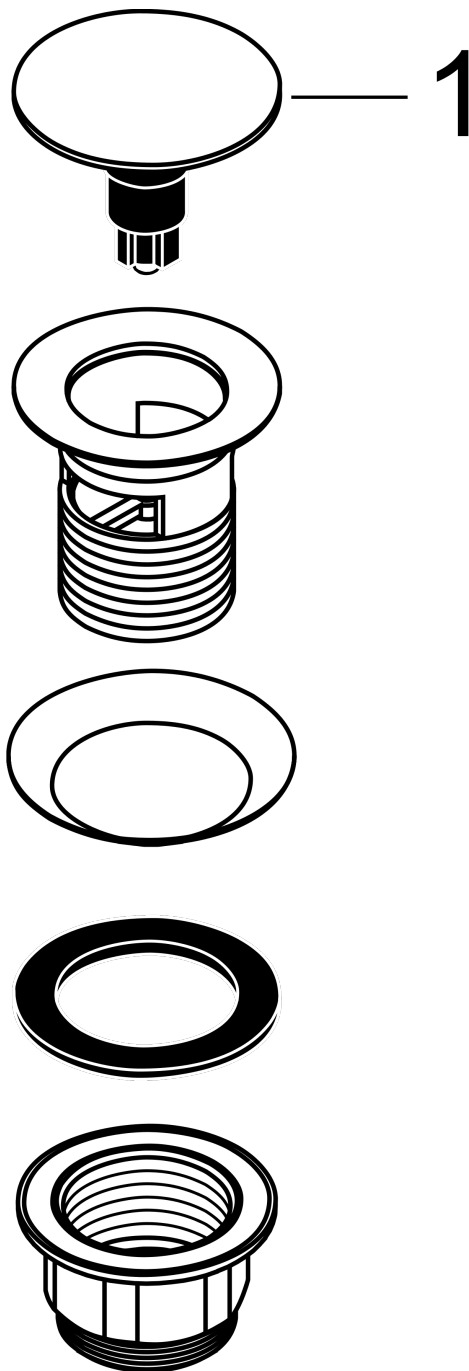

## Push-open waste set for basin and bidet mixer

Surfaces: **chrome**    Article Number: **50105000**

### Scale drawing

### Exploded Drawing

Year of production: >04/14

**Push-open waste set for basin and bidet mixer**Surfaces: **chrome** Article Number: **50105000****Spare part list**

Year of production: &gt;04/14

<b>Pos.</b>	<b>Description</b>	<b>Article Number</b>	<b>PC</b>	<b>PU</b>
1	plug	98363000	-	1