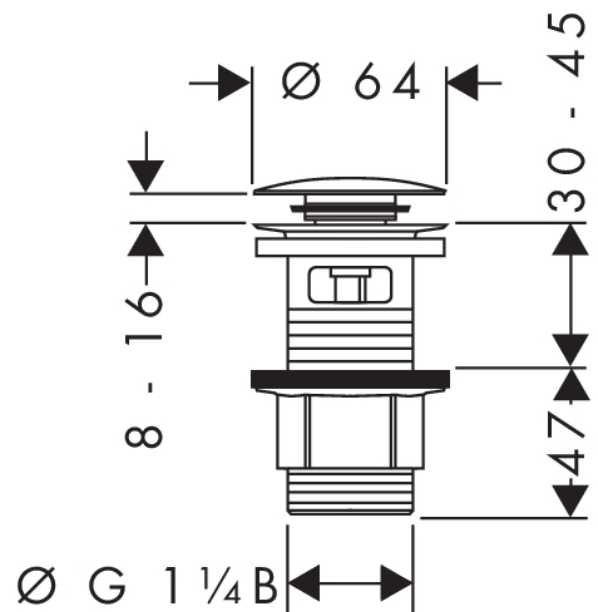

## Push-open waste set for basin and bidet mixer

Surfaces: **chrome**    Article Number: **50105000**

#### product features

- operation with pressure plug
- for basins with overflow hole
- glass fibre reinforced plastic
- drain plug material stainless steel
- connection dimension G 1 ¼

### Exploded Drawing

Year of production: >04/14

**Push-open waste set for basin and bidet mixer**Surfaces: **chrome** Article Number: **50105000****Spare part list**

Year of production: &gt;04/14

<b>Pos.</b>	<b>Description</b>	<b>Article Number</b>	<b>PC</b>	<b>PU</b>
1	plug	98363000	-	1