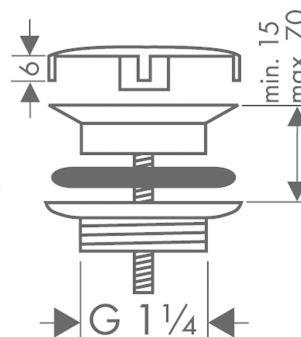

### Description

#### product features

- non-closing valve
- for washbasins without overflow
- brass
- drain plug material stainless steel
- connection dimension G 1¼

### Scale drawing

**Non-closing waste set for washbasins**  
Surfaces: **chrome** Article Number: **50001000**