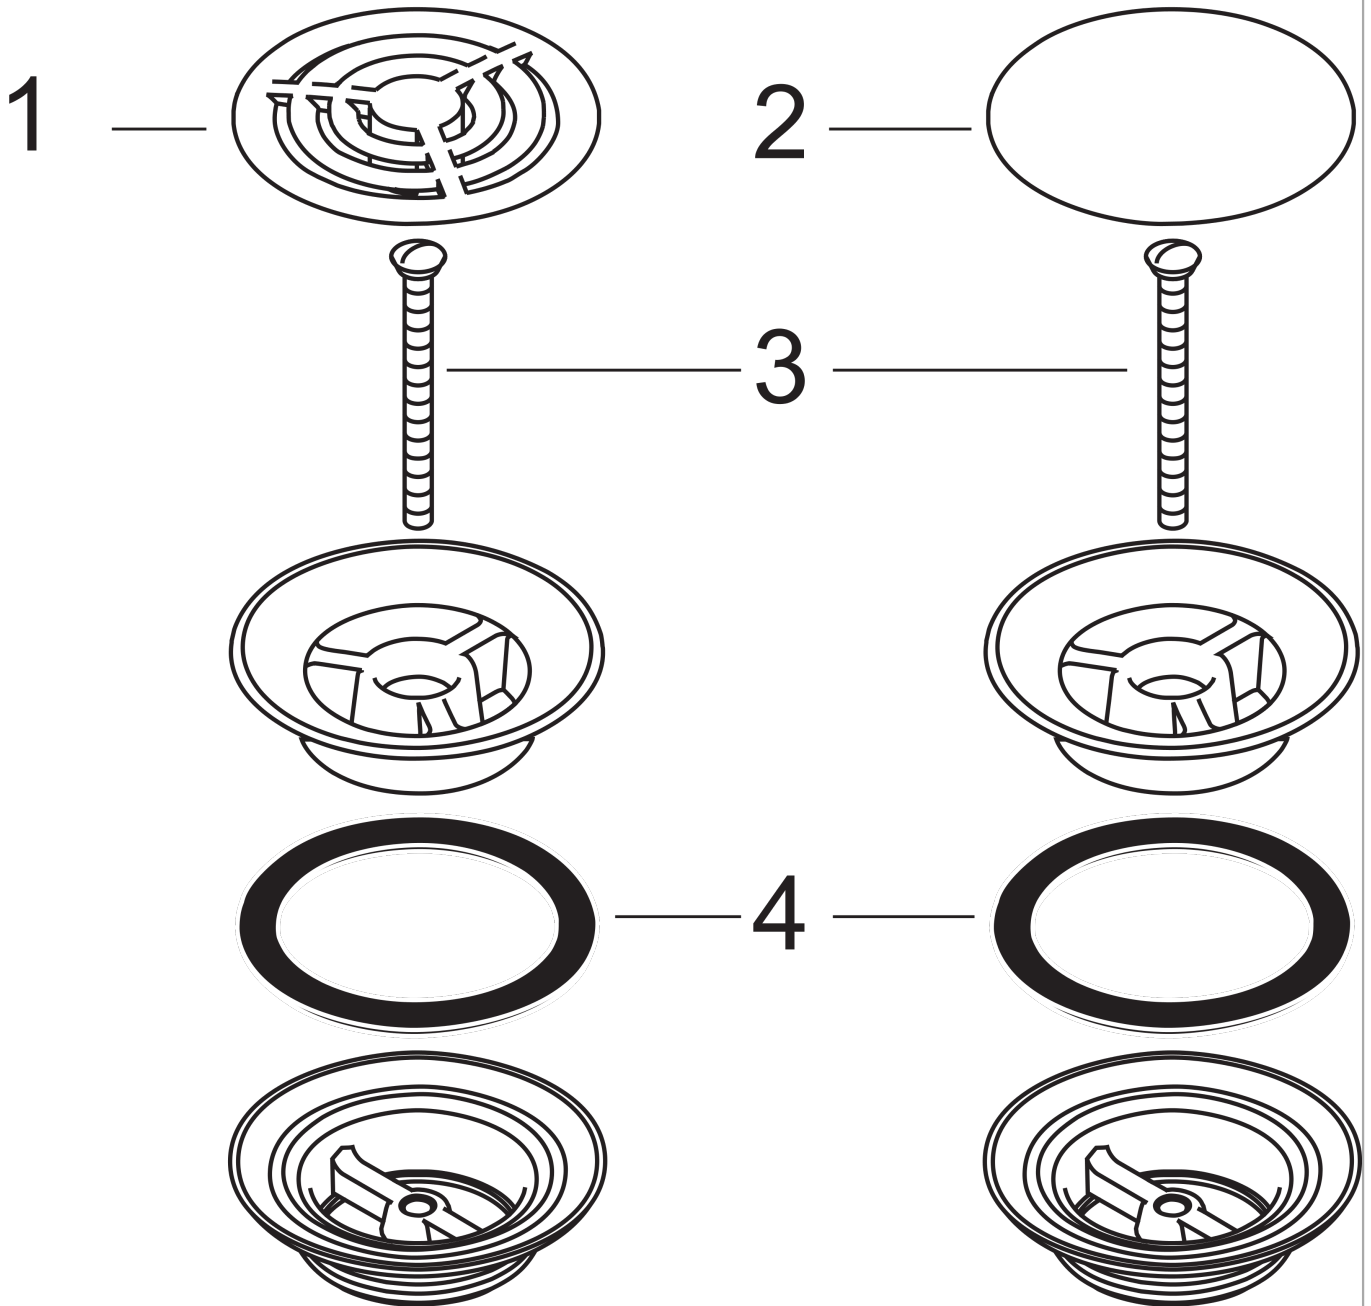

#### product features

- non-closing valve
- for washbasins without overflow
- brass
- drain plug material stainless steel
- connection dimension G 1¼

### Product image

### Scale drawing

**Non-closing waste set for washbasins**  
Surfaces: **chrome** Article Number: **50001000**

## Exploded Drawing

Year of production: >05/92