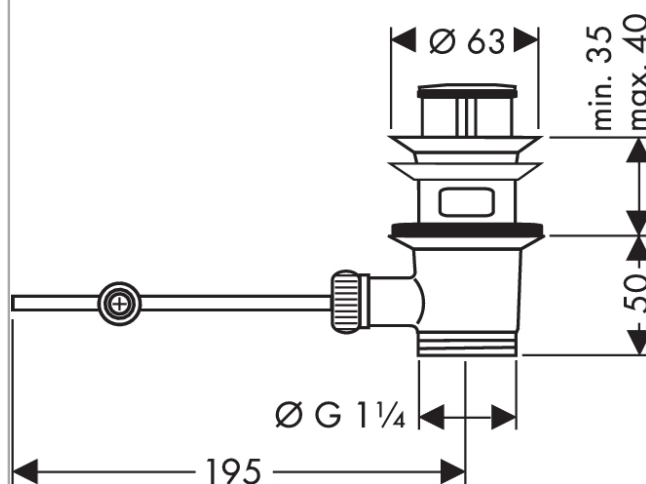

## Description

### product features

- operation via pull-rod
- for basins with overflow hole
- brass
- drain plug material brass
- connection dimension G 1¼

## Scale drawing

**Pop-up waste set for basin and bidet mixers**  
Surfaces: **chrome**    Article Number: **94139000**

## Exploded Drawing

Year of production: >05/94

**Pop-up waste set for basin and bidet mixers**  
 Surfaces: **chrome**    Article Number: **94139000**