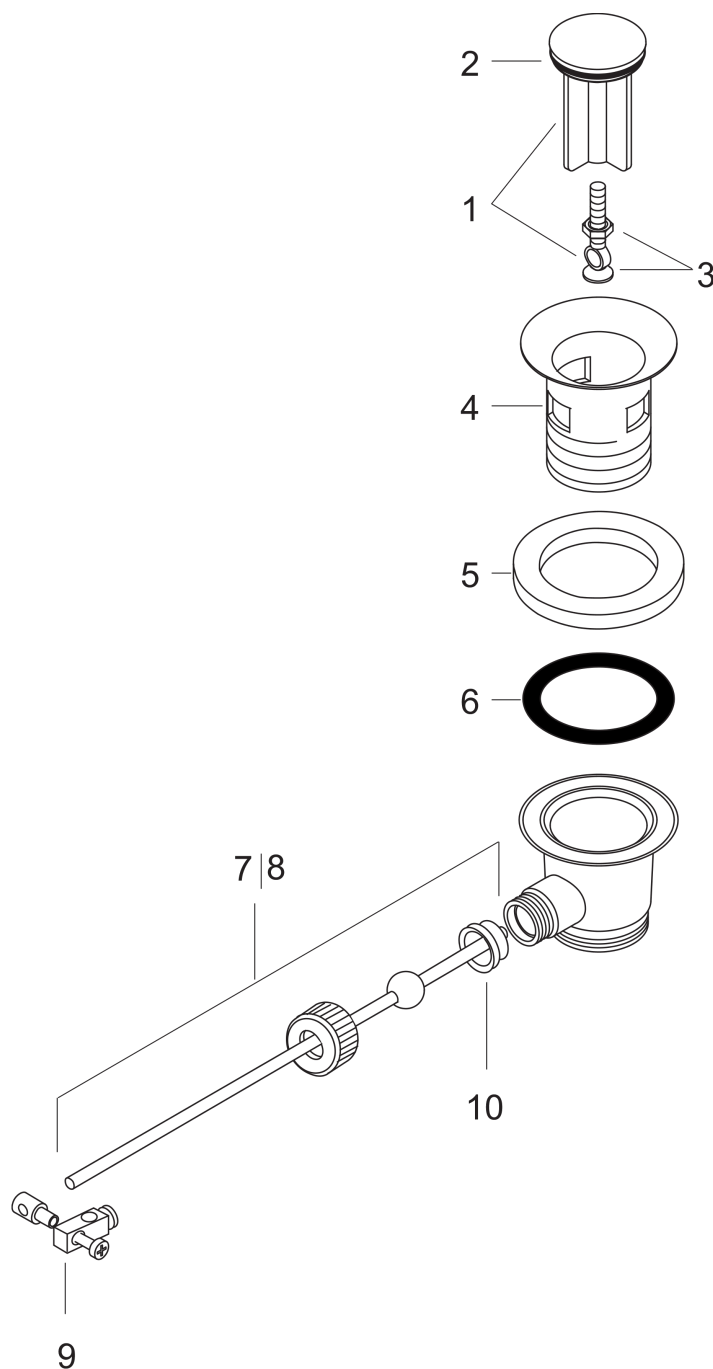

### product features

- operation via pull-rod
- for basins with overflow hole
- brass
- drain plug material brass
- connection dimension G 1¼

## Scale drawing

**Pop-up waste set for basin and bidet mixers**  
Surfaces: **chrome**    Article Number: **94139000**

## Exploded Drawing

Year of production: >05/94

**Pop-up waste set for basin and bidet mixers**  
 Surfaces: **chrome**    Article Number: **94139000**

## Spare part list

Year of production: >05/94

Pos.	Description	Article Number	PC	PU
1	thumb plug	96026000	-	1
2	O-Ring 32x3	98051000	-	1
3	screw + nut	97522000	-	1
4	valve	96012000	-	1
5	sealing set	98506000	-	1
6	form ring	96361000	-	1
7	lever arm 340mm (ball-Ø12mm)	96324000	-	1
8	lever arm 200mm (ball-Ø12mm)	96007000	-	1
9	converter	96100000	-	1
10	sealed and bound box	96011000	-	1
a	O-ring 35x2,5	96006000	-	1