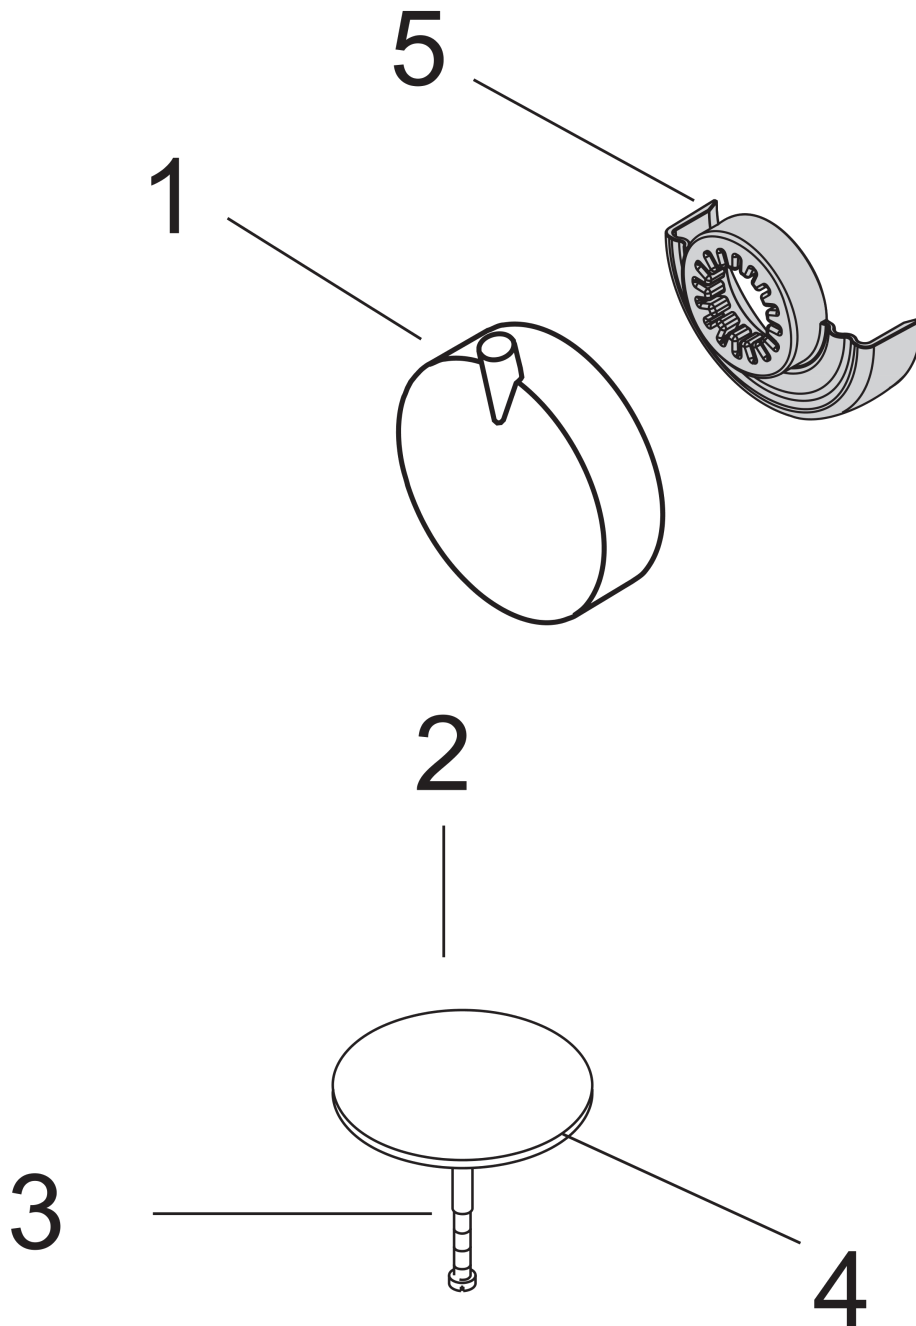

Flexaplust S finish set

Surfaces: **chrome** Article Number: **58186000**

Description

product features

- scope of supply: handle, security plug
- suitable for standard and special bath tubs

Mandatory Accessoires

- Basic set for Flexaplust finish set with waste and overflow set for standard bath tubs (#58140XXX)
- Basic set for Flexaplust finish set with waste and overflow set for special bath tubs (#58141XXX)

Certificates

Product image

Scale drawing

Flexaplast S finish set

Surfaces: **chrome** Article Number: **58186000**

Exploded Drawing

Year of production: >04/04

Flexaplust S finish set

Surfaces: **chrome** Article Number: **58186000**

Spare part list

Year of production: >04/04

Pos.	Description	Article Number	PC	PU
1	turning handle	97277000	-	1
2	plug	96153000	-	1
3	hexagon socket screw M5x25	97658000	-	1
4	O-ring 36x3,5	98066000	-	1
5	dam element	97699000	-	1