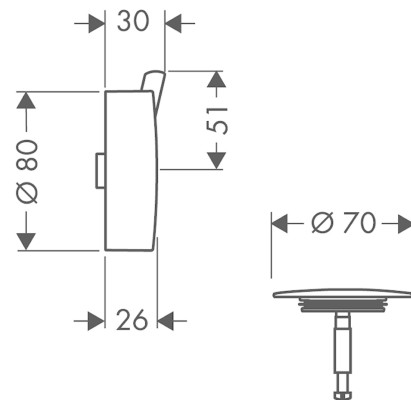

Flexaplust S finish set

Surfaces: **chrome** Article Number: **58186000**

Description

product features

- scope of supply: handle, security plug
- suitable for standard and special bath tubs

Mandatory Accessoires

- Basic set for Flexaplust finish set with waste and overflow set for standard bath tubs (#58140XXX)
- Basic set for Flexaplust finish set with waste and overflow set for special bath tubs (#58141XXX)

Certificates

Product image

Scale drawing

Flexaplast S finish set

Surfaces: **chrome** Article Number: **58186000**

Exploded Drawing

Year of production: >04/04

Flexaplust S finish set

Surfaces: **chrome** Article Number: **58186000**

Spare part list

Year of production: >04/04

Pos.	Description	Article Number	PC	PU
1	turning handle	97277000	-	1
2	plug	96153000	-	1
3	hexagon socket screw M5x25	97658000	-	1
4	O-ring 36x3,5	98066000	-	1
5	dam element	97699000	-	1