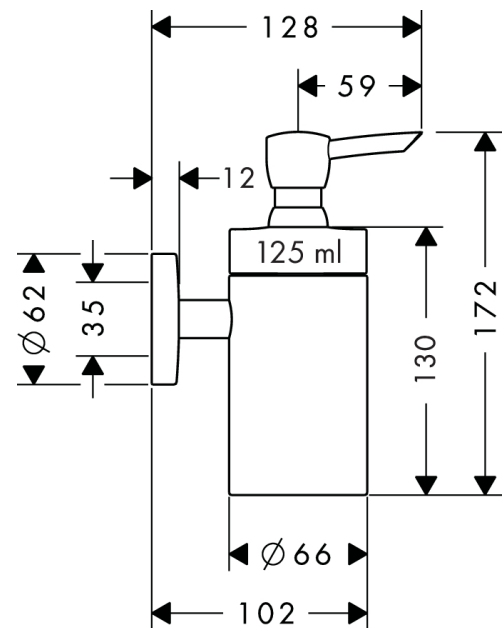

Lotion dispenser

Surfaces: **chrome**

Article Number: **40514000**

Description

product features

- material: brass, crystal glass
- material holder: metal
- filling capacity 125 ml
- dosage 1.5 ml
- wall-mounted

Product image

Scale drawing

Lotion dispenser
Surfaces: **chrome**

Article Number: **40514000**

Exploded Drawing

Year of production: >09/08

Lotion dispenser

Surfaces: **chrome**

Article Number: **40514000**

Spare part list

Year of production: >09/08

Pos.	Description	Article Number	PC	PU
1	escutcheon	98538000	-	1
2	support element	98539000	-	1
3	hollow set screw M4x4	98540000	-	1
4	mounting set	96179000	-	1
5	pump	96306000	-	1
6	glass for lotion dispenser	98544000	-	1