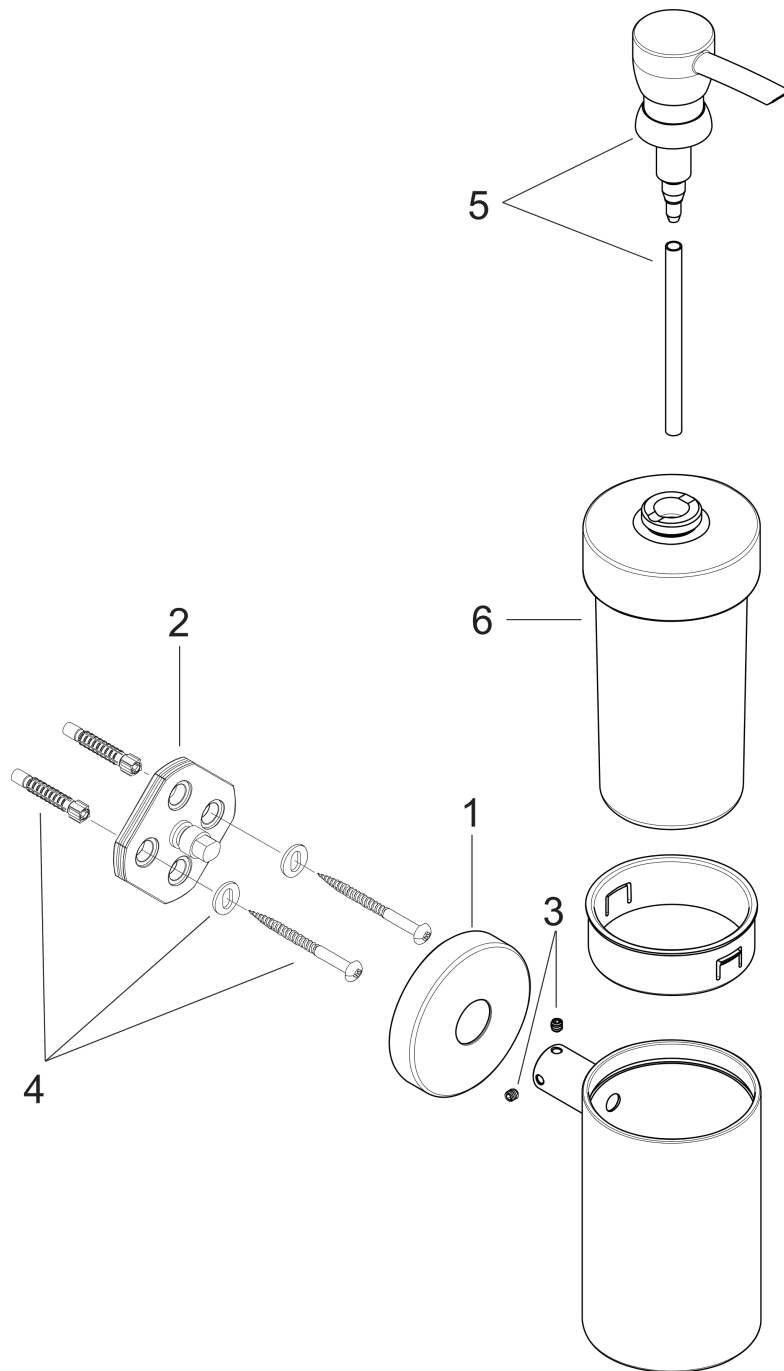

Lotion dispenser

Surfaces: **chrome**

Article Number: **40514000**

Description

product features

- material: brass, crystal glass
- material holder: metal
- filling capacity 125 ml
- dosage 1.5 ml
- wall-mounted

Product image

Scale drawing

Lotion dispenser
Surfaces: **chrome**

Article Number: **40514000**

Exploded Drawing

Year of production: >09/08

Lotion dispenser

Surfaces: **chrome**

Article Number: **40514000**

Spare part list

Year of production: >09/08

Pos.	Description	Article Number	PC	PU
1	escutcheon	98538000	-	1
2	support element	98539000	-	1
3	hollow set screw M4x4	98540000	-	1
4	mounting set	96179000	-	1
5	pump	96306000	-	1
6	glass for lotion dispenser	98544000	-	1