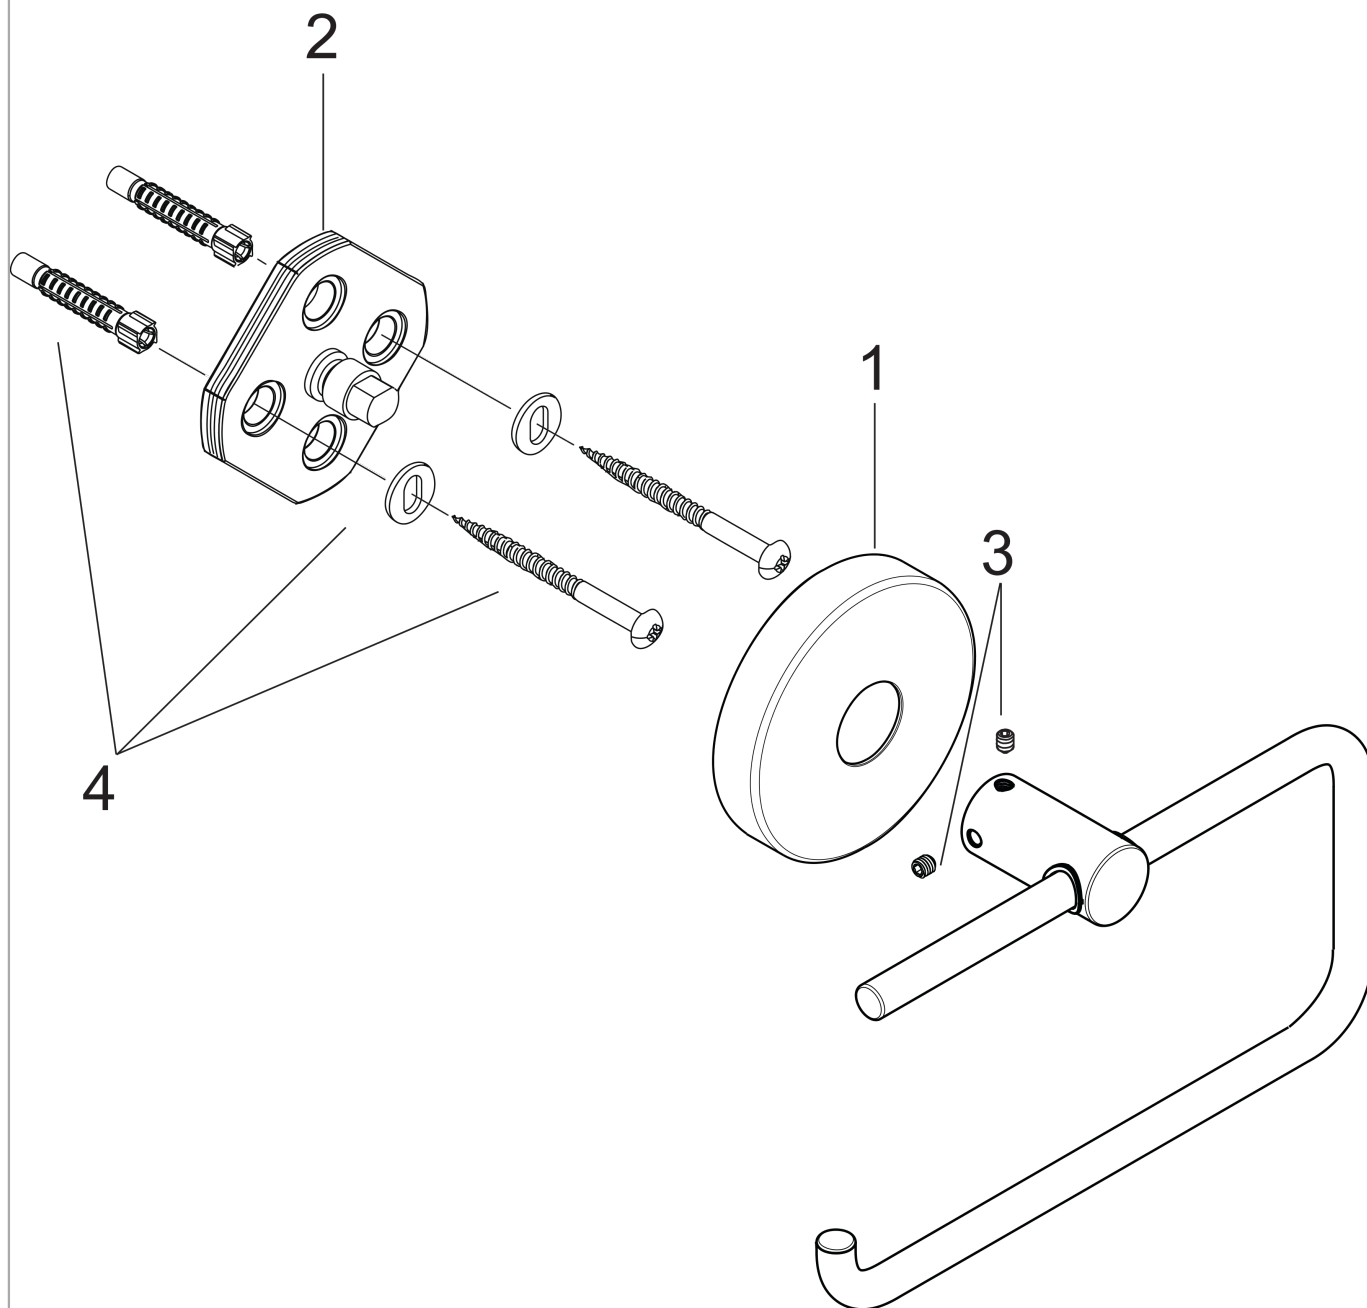

#### product features

- material: brass
- material holder: metal
- wall-mounted

### Scale drawing

## Roll holder

Surfaces: **chrome** Article Number: **40526000**

### Exploded Drawing

Year of production: >11/08

**Roll holder**

Surfaces: **chrome**    Article Number: **40526000**

**Spare part list**

Year of production: >11/08

Pos.	Description	Article Number	PC	PU
1	escutcheon	98538000	-	1
2	support element	98539000	-	1
3	hollow set screw M4x4	98540000	-	1
4	mounting set	96179000	-	1