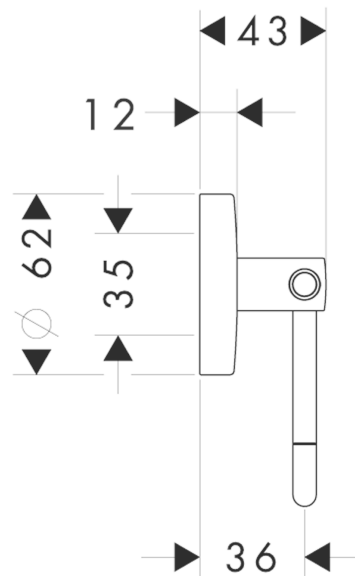

## Roll holder

Surfaces: **chrome** Article Number: **40526000**

### Description

### Scale drawing

### Exploded Drawing

Year of production: >11/08

**Roll holder**

Surfaces: **chrome**    Article Number: **40526000**

**Spare part list**

Year of production: >11/08

Pos.	Description	Article Number	PC	PU
1	escutcheon	98538000	-	1
2	support element	98539000	-	1
3	hollow set screw M4x4	98540000	-	1
4	mounting set	96179000	-	1