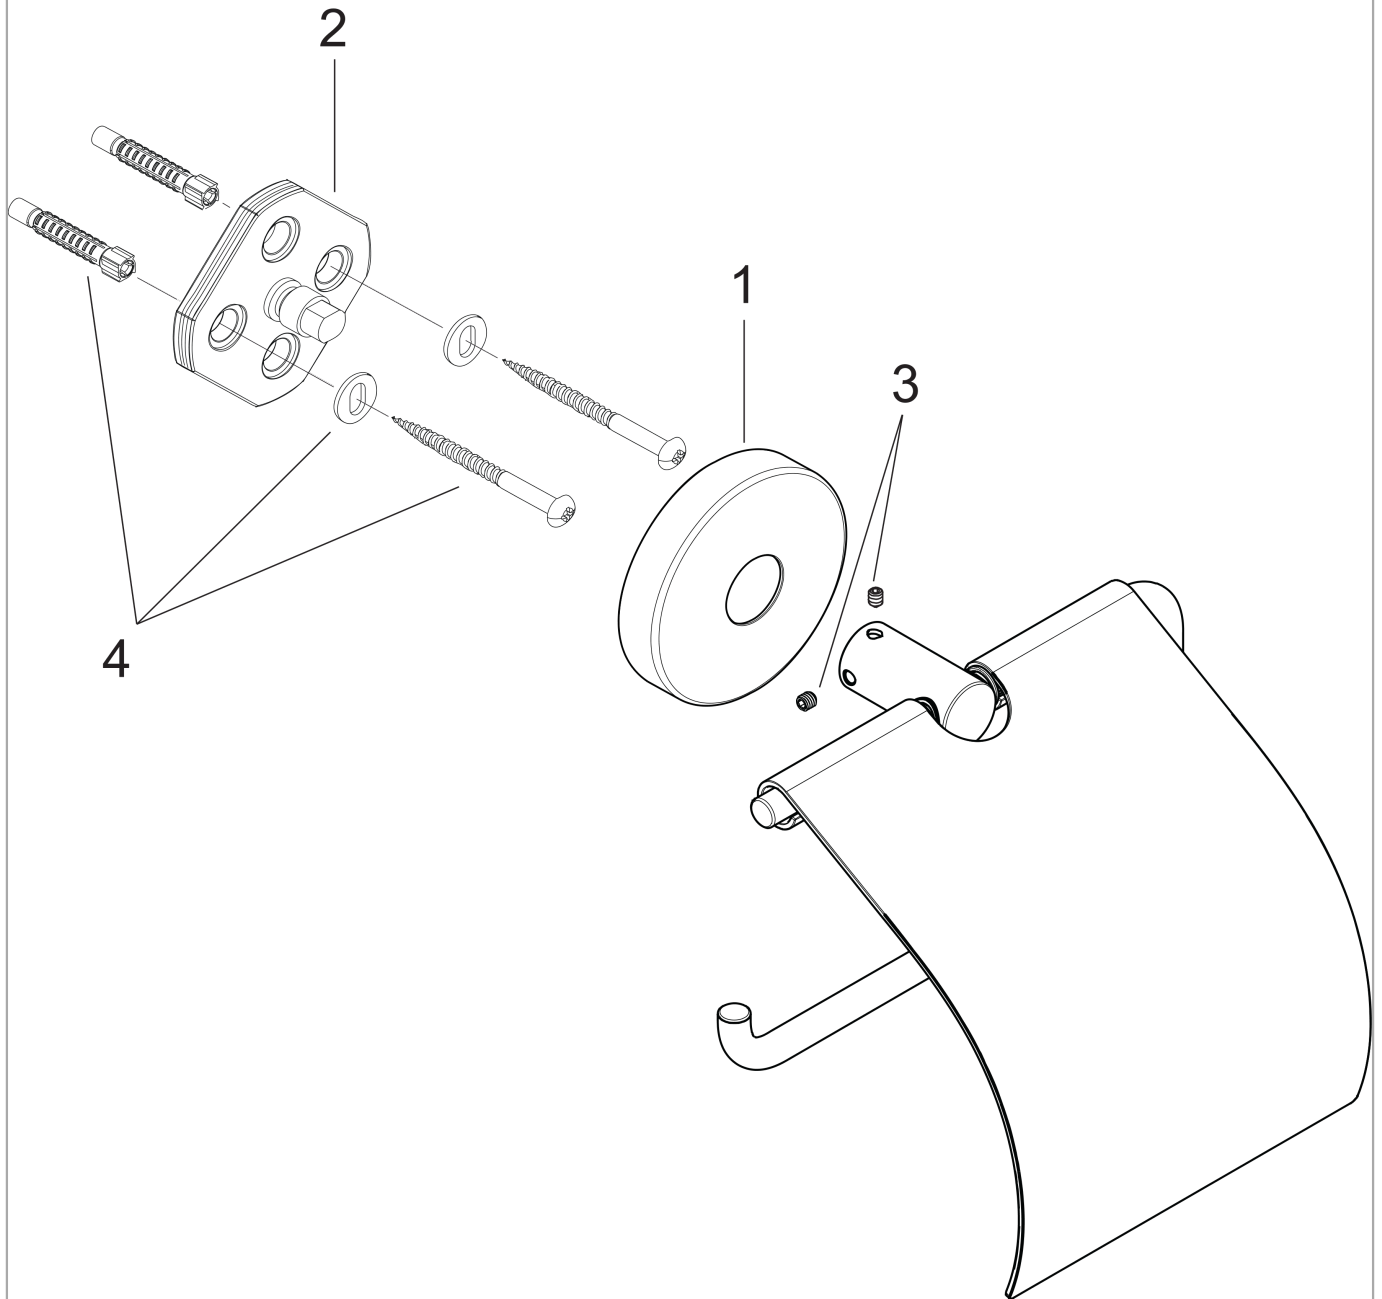

Roll holder

Surfaces: **chrome** Article Number: **40523000**

Description

product features

- scope of supply: cover
- material: brass
- material holder: metal
- wall-mounted

Product image

Scale drawing

Roll holder

Surfaces: **chrome** Article Number: **40523000**

Exploded Drawing

Year of production: >09/08

Roll holderSurfaces: **chrome** Article Number: **40523000****Spare part list**

Year of production: >09/08

Pos.	Description	Article Number	PC	PU
1	escutcheon	98538000	-	1
2	support element	98539000	-	1
3	hollow set screw M4x4	98540000	-	1
4	mounting set	96179000	-	1