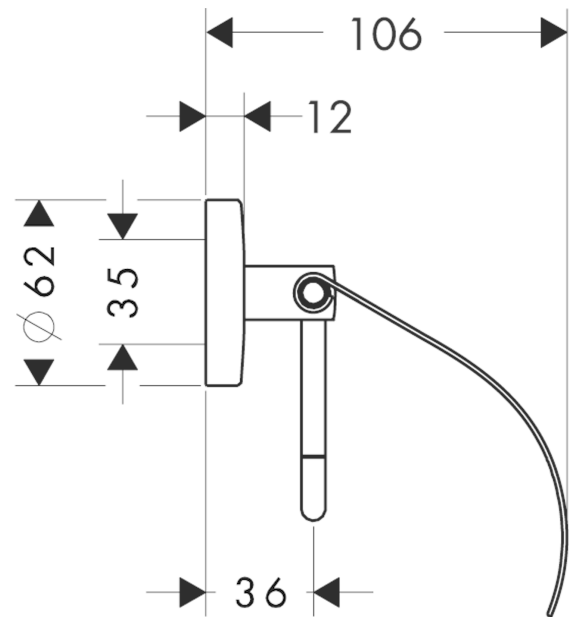

Roll holder

Surfaces: **chrome** Article Number: **40523000**

Description

product features

- scope of supply: cover
- material: brass
- material holder: metal
- wall-mounted

Product image

Scale drawing

Roll holder

Surfaces: **chrome** Article Number: **40523000**

Exploded Drawing

Year of production: >09/08

Roll holderSurfaces: **chrome** Article Number: **40523000****Spare part list**

Year of production: >09/08

Pos.	Description	Article Number	PC	PU
1	escutcheon	98538000	-	1
2	support element	98539000	-	1
3	hollow set screw M4x4	98540000	-	1
4	mounting set	96179000	-	1