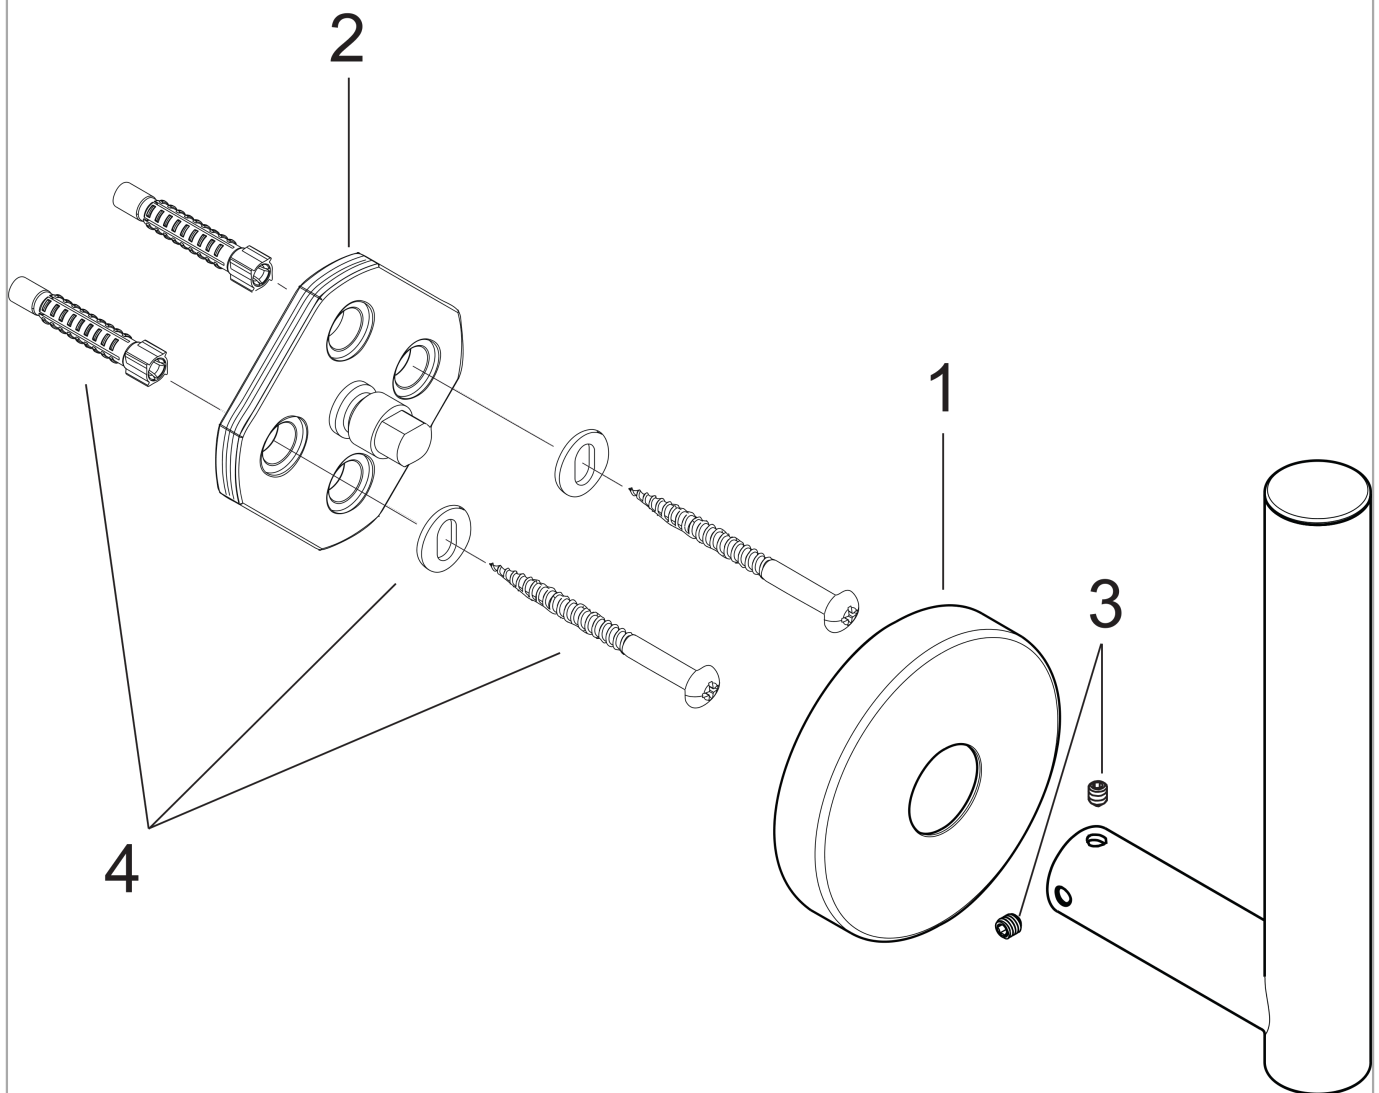

Spare roll holder

Surfaces: **chrome**

Article Number: **40517000**

Description

product features

- for spare rolls
- material: brass
- wall-mounted

Product image

Scale drawing

Spare roll holder
Surfaces: **chrome**

Article Number: **40517000**

Exploded Drawing

Year of production: >09/08

Spare roll holder

Surfaces: **chrome** Article Number: **40517000**

Spare part list

Year of production: >09/08

| Pos. | Description | Article Number | PC | PU |
|------|-----------------------|----------------|----|----|
| 1 | escutcheon | 98538000 | - | 1 |
| 2 | support element | 98539000 | - | 1 |
| 3 | hollow set screw M4x4 | 98540000 | - | 1 |
| 4 | mounting set | 96179000 | - | 1 |