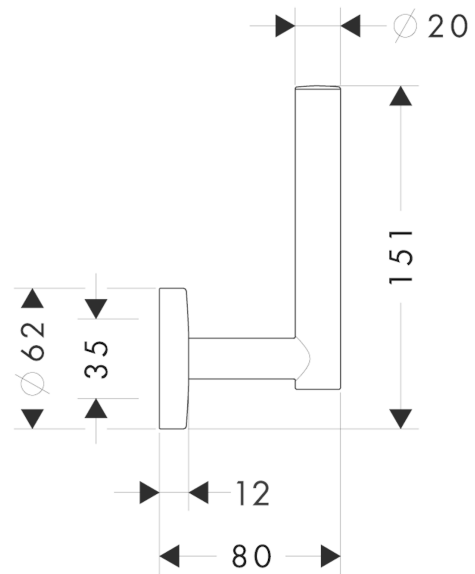

Spare roll holder

Surfaces: **chrome**

Article Number: **40517000**

Description

product features

- for spare rolls
- material: brass
- wall-mounted

Product image

Scale drawing

Spare roll holder
Surfaces: **chrome**

Article Number: **40517000**

Exploded Drawing

Year of production: >09/08

Spare roll holder

Surfaces: **chrome** Article Number: **40517000**

Spare part list

Year of production: >09/08

| Pos. | Description | Article Number | PC | PU |
|------|-----------------------|----------------|----|----|
| 1 | escutcheon | 98538000 | - | 1 |
| 2 | support element | 98539000 | - | 1 |
| 3 | hollow set screw M4x4 | 98540000 | - | 1 |
| 4 | mounting set | 96179000 | - | 1 |