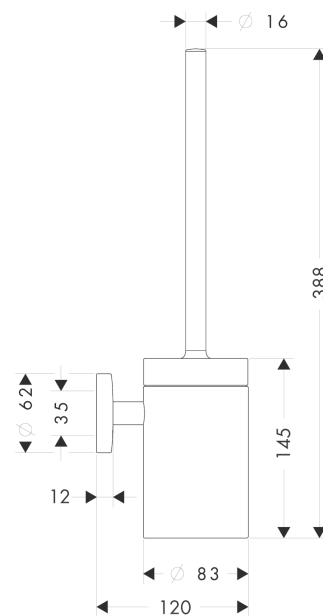

Toilet brush holder wall-mounted

Surfaces: **chrome** Article Number: **40522000**

Description

product features

- scope of supply: brush
- material: brass, crystal glass
- material holder: metal
- wall-mounted

Optional Accessoires

- Replacement toilet brush without stick black (#40068XXX)
- Replacement toilet brush without stick white (#40088XXX)

Product image

Scale drawing

Toilet brush holder wall-mounted

Surfaces: **chrome** Article Number: **40522000**

Exploded Drawing

Year of production: >09/08

Toilet brush holder wall-mounted

Surfaces: **chrome** Article Number: **40522000**

Spare part list

Year of production: >09/08

Pos.	Description	Article Number	PC	PU
1	escutcheon	98538000	-	1
2	support element	98539000	-	1
3	hollow set screw M4x4	98540000	-	1
4	mounting set	96179000	-	1
5	stick with brush	95577000	-	1
6	WC-brush black	40068000	-	1
7	glass cup on its own	98548000	-	1