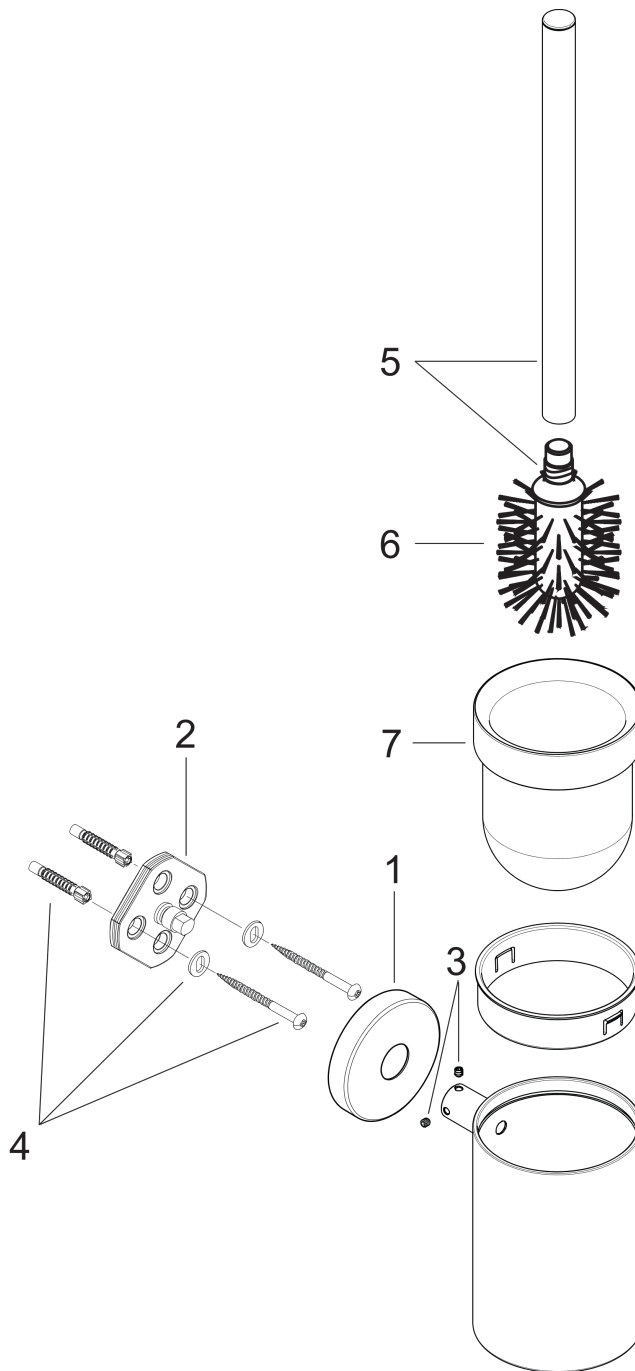

Toilet brush holder wall-mounted

Surfaces: **chrome** Article Number: **40522000**

Description

product features

- scope of supply: brush
- material: brass, crystal glass
- material holder: metal
- wall-mounted

Optional Accessoires

- Replacement toilet brush without stick black (#40068XXX)
- Replacement toilet brush without stick white (#40088XXX)

Product image

Scale drawing

Toilet brush holder wall-mounted

Surfaces: **chrome** Article Number: **40522000**

Exploded Drawing

Year of production: >09/08

Toilet brush holder wall-mounted

Surfaces: **chrome** Article Number: **40522000**

Spare part list

Year of production: >09/08

Pos.	Description	Article Number	PC	PU
1	escutcheon	98538000	-	1
2	support element	98539000	-	1
3	hollow set screw M4x4	98540000	-	1
4	mounting set	96179000	-	1
5	stick with brush	95577000	-	1
6	WC-brush black	40068000	-	1
7	glass cup on its own	98548000	-	1